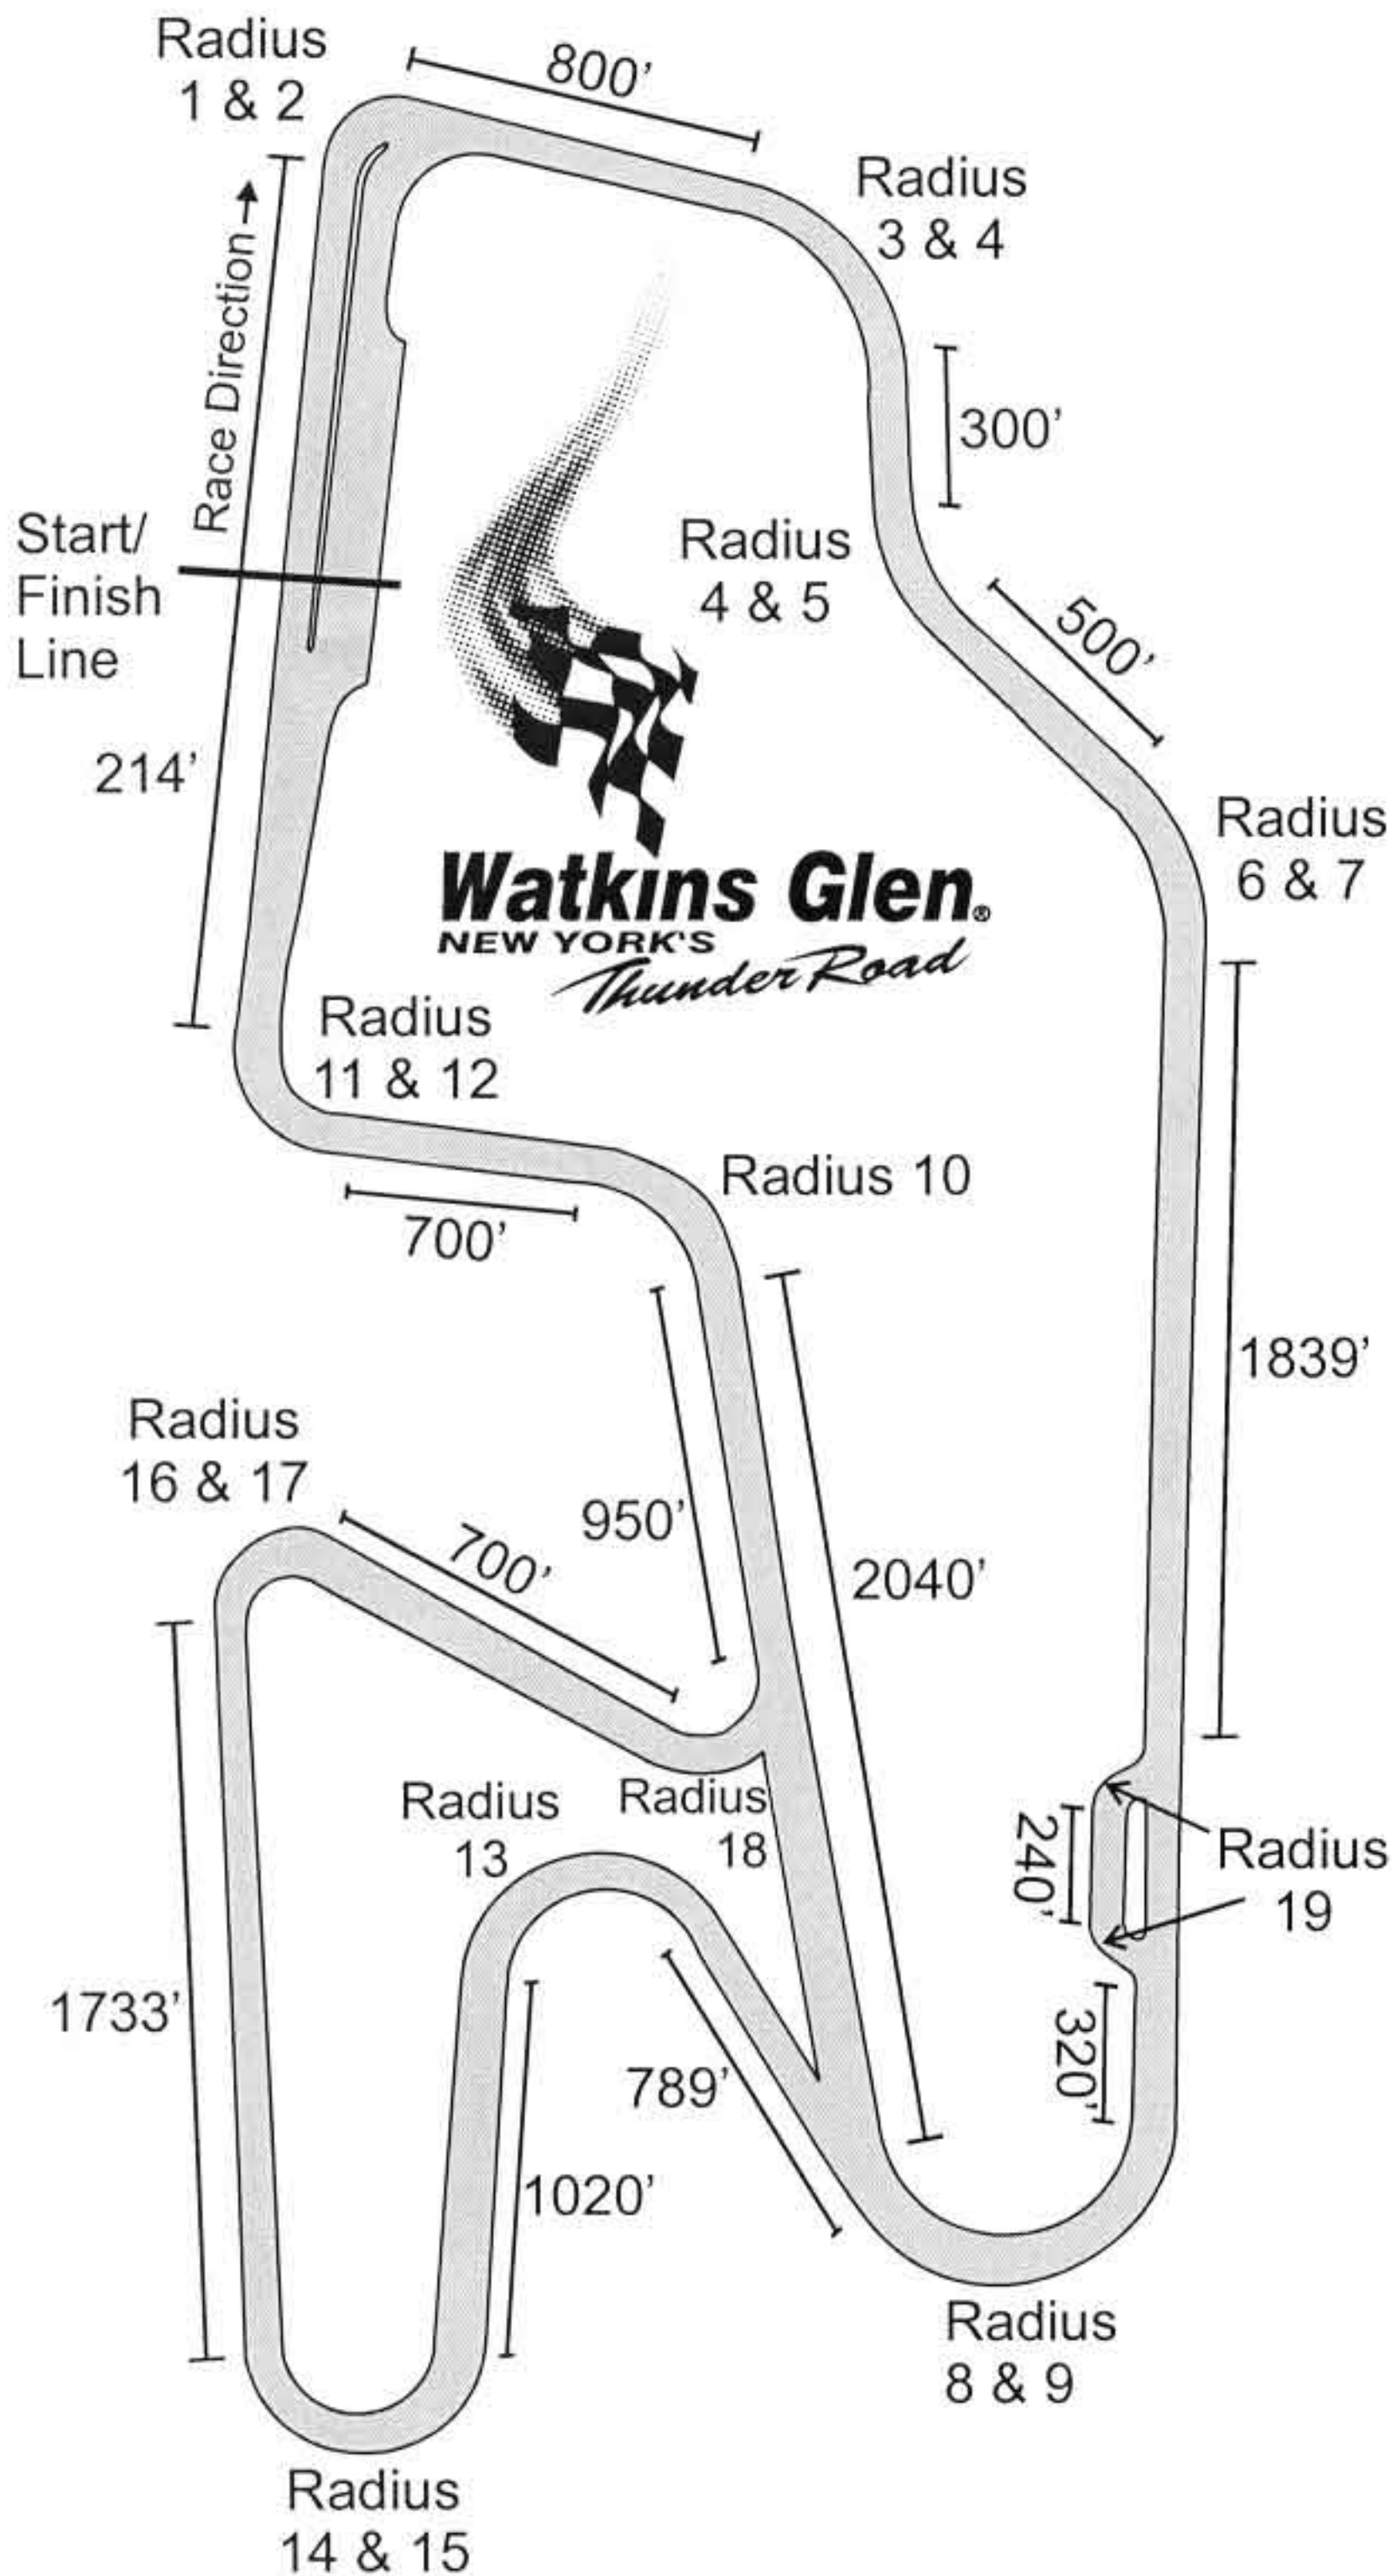

## Track Data Sheet

### TRACK WIDTH:

Varies from 36' to 48'  
Average = 38'

### TRACK LENGTH:

Short Course - 2.45 mile  
Long Course - 3.40 mile

### TURN RADIUS

(in feet to centerline of track)

- Radius 1 = 125'
- Radius 2 = 245.79'
- Radius 3 = 518'
- Radius 4 = 745.26'
- Radius 5 = 632'
- Radius 6 = 1080.15'
- Radius 7 = 1064.92'
- Radius 8 = 356.99'
- Radius 9 = 391.86'
- Radius 10 = 300'
- Radius 11 = 200'
- Radius 12 = 296.62'
- Radius 13 = 250'
- Radius 14 = 200'
- Radius 15 = 305.81'
- Radius 16 = 150'
- Radius 17 = 281.45'
- Radius 18 = 200'
- Radius 19 = 70'