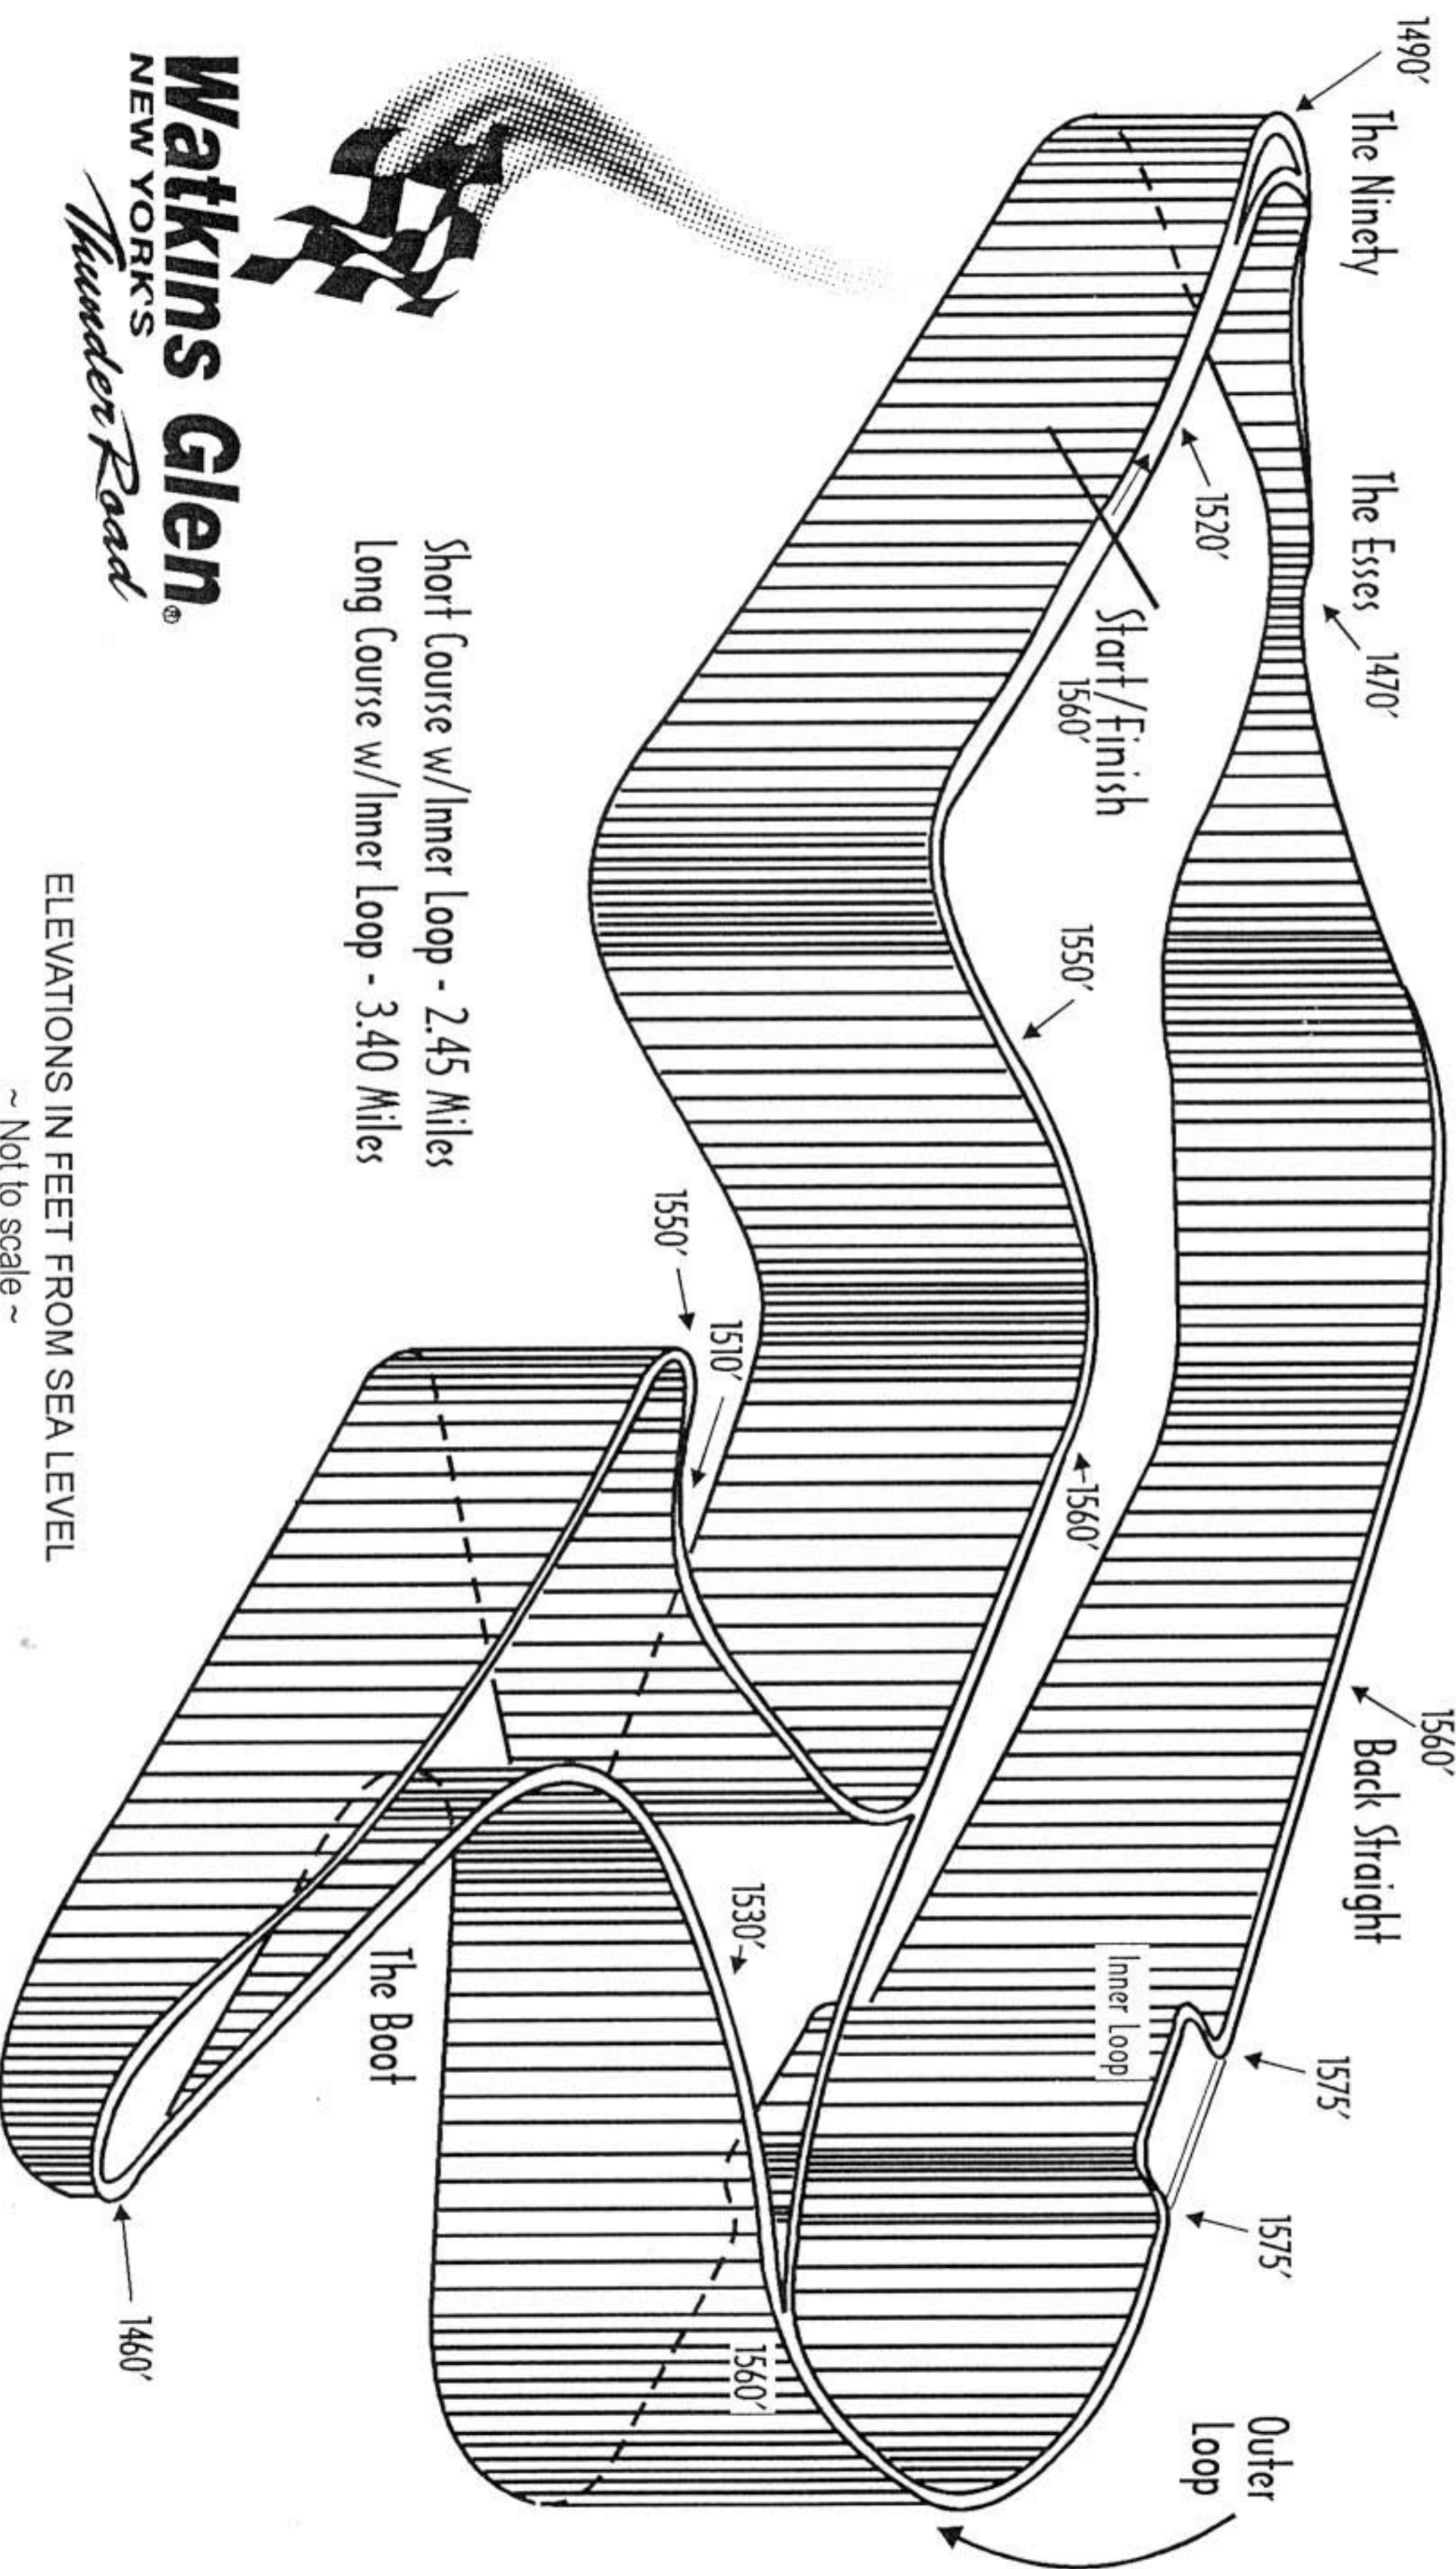

## Track Elevation Map

North

Short Course w/Inner Loop - 2.45 Miles  
Long Course w/Inner Loop - 3.40 Miles

**Watkins Glen®**  
NEW YORK'S  
*Thunder Road*

ELEVATIONS IN FEET FROM SEA LEVEL  
~ Not to scale ~